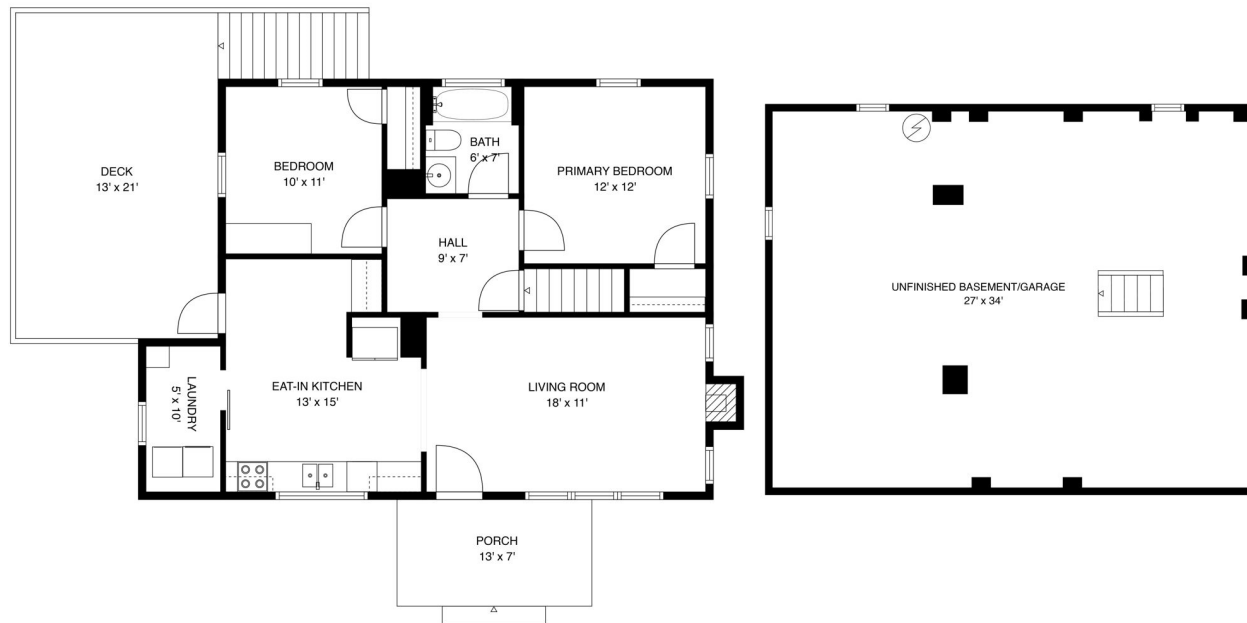

## Floor Plan

GREENVILLE REAL  
ESTATE MEDIA

GROSS INTERNAL AREA  
TOTAL: 965 sq. ft.  
MEASUREMENTS AND SQUARE FOOTAGE ARE APPROXIMATE. ACTUAL MAY VARY.