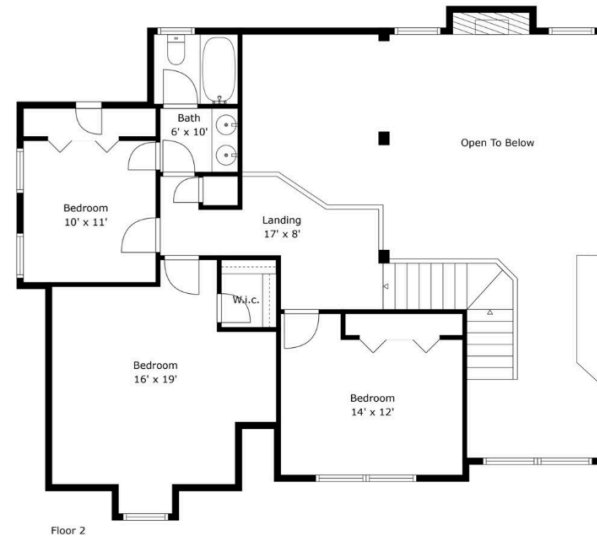

*17 Dunrobin Lane  
Simpsonville, SC 29681*

Floor 1

Floor 2

**TOTAL: 2518 sq. ft**  
**FLOOR 1: 1701 sq. ft, FLOOR 2: 817 sq. ft**  
 Measurements And Square Footage Are Approximate. Actual May Vary.