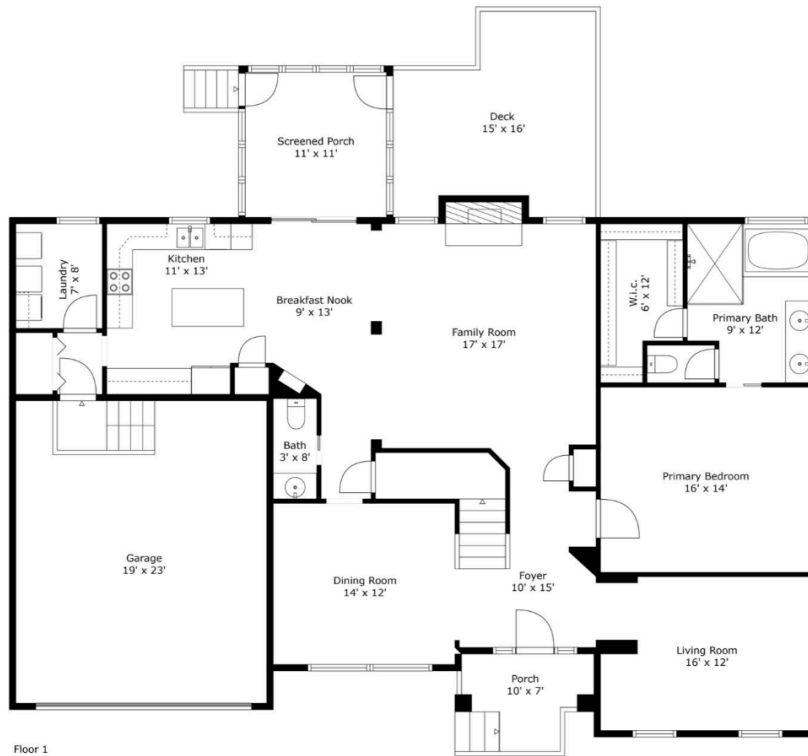

*17 Dunrobin Lane  
Simpsonville, SC 29681*

Floor 1

Floor 2

**TOTAL: 2518 sq. ft**  
**FLOOR 1: 1701 sq. ft, FLOOR 2: 817 sq. ft**  
 Measurements And Square Footage Are Approximate. Actual May Vary.