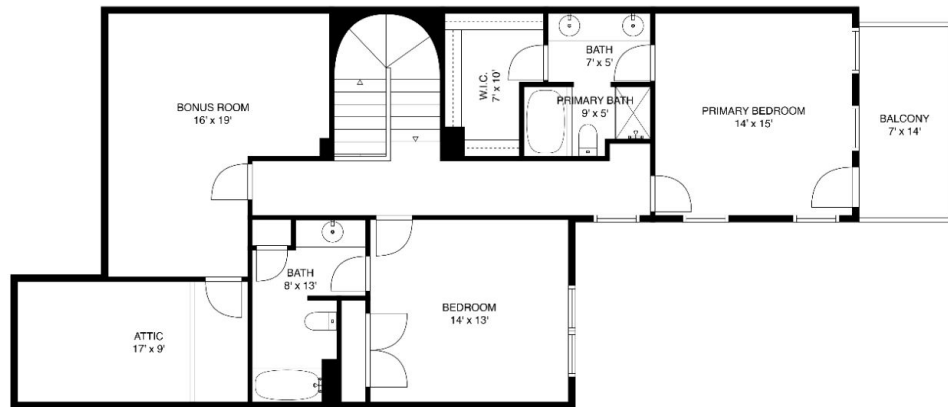

PLANTATION on PELHAM
112 Rivoli Lane
Greenville, SC 29615

FLOOR 2

FLOOR 1

GREENVILLE REAL
ESTATE MEDIA

GROSS INTERNAL AREA
FLOOR 1: 1162 sq. ft, FLOOR 2: 1328 sq. ft
TOTAL: 2490 sq. ft
MEASUREMENTS AND SQUARE FOOTAGE ARE APPROXIMATE. ACTUAL MAY VARY.