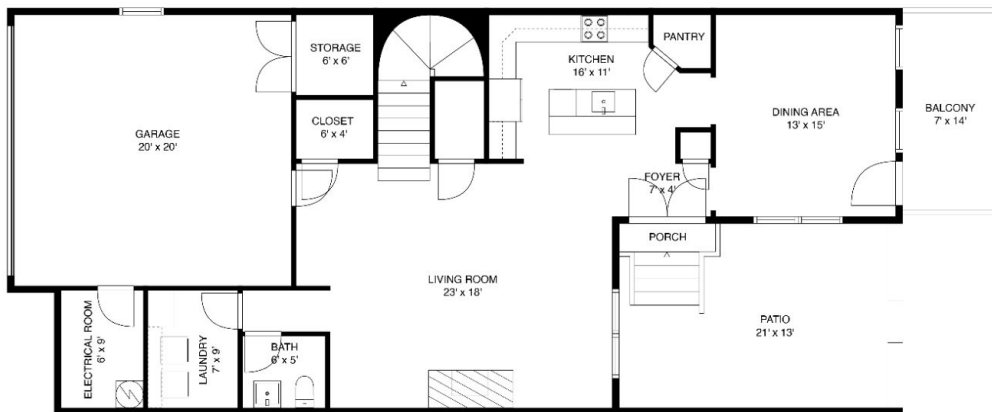

PLANTATION on PELHAM
112 Rivoli Lane
Greenville, SC 29615

FLOOR 2

FLOOR 1

GREENVILLE REAL
ESTATE MEDIA

GROSS INTERNAL AREA
FLOOR 1: 1162 sq. ft, FLOOR 2: 1328 sq. ft
TOTAL: 2490 sq. ft
MEASUREMENTS AND SQUARE FOOTAGE ARE APPROXIMATE. ACTUAL MAY VARY.